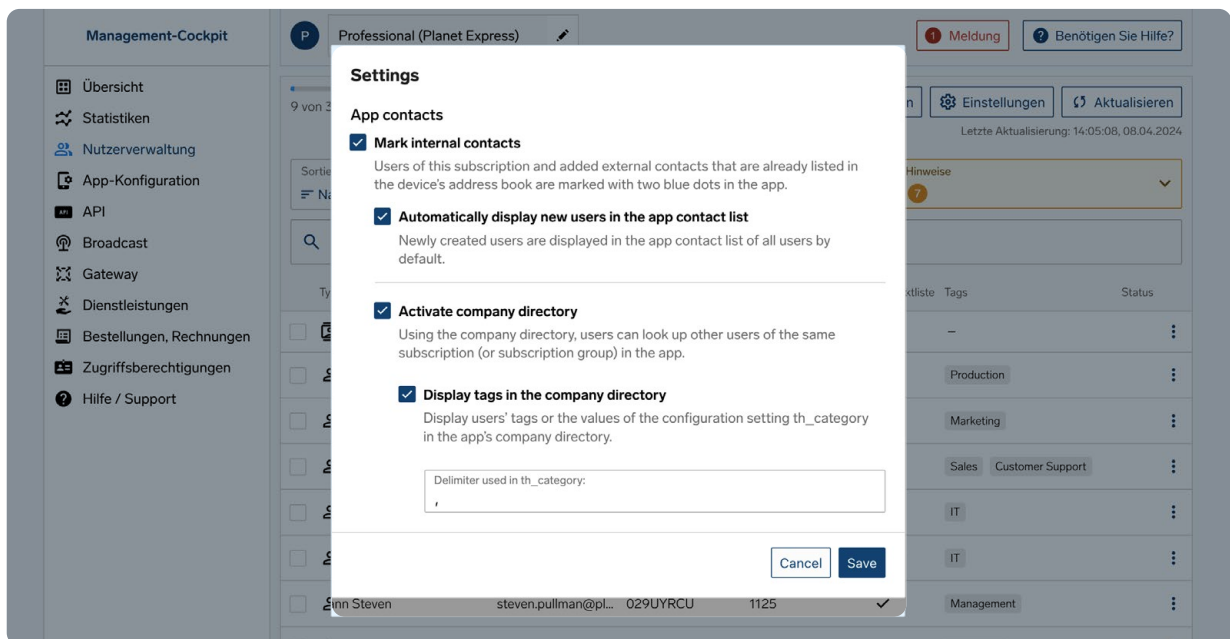

Threema Work

The Company Directory

VERSION: 04/2024

1. Company Directory Instruction Manual

The company directory feature allows your users to look up other users of the same subscription directly in the app. Contacts can be found easily and quickly by entering a first or last name, or by means of categories, which could represent departments, for example.

- 1 In the management cockpit, navigate to “App contacts > Settings” and activate “Company Directory.”

- 2 Contacts that aren't "In contact list" will not be displayed in the users' contact list on the phone. However, they can be found via the company directory and added to the contact list manually.
- 3 In the app, users can look up other users by entering their first and/or last name. Alternatively, users can be found by searching for tags/categories which can be added by the administrator in the configuration setting [th_category].

The screenshot displays the Threema Work interface. At the top, the user is logged in as 'Luka Miller'. The navigation menu on the left includes 'Management cockpit', 'Overview', 'Statistics', 'User management', 'App configuration', 'API', 'Broadcast', 'Gateway', 'Services', 'Orders & invoices', 'Access privileges', and 'Help / Support'. The main content area is titled 'Professional (Planet Express)' and shows '9 of 350 users active'. Below this, there are buttons for 'Add', 'Export', 'Settings', and 'Refresh'. A section for 'Licenses for MDM systems' shows 'planet_express_mdm_license_1' with '0 of 100 users active'. A search bar and sorting options are present. The user list table is as follows: