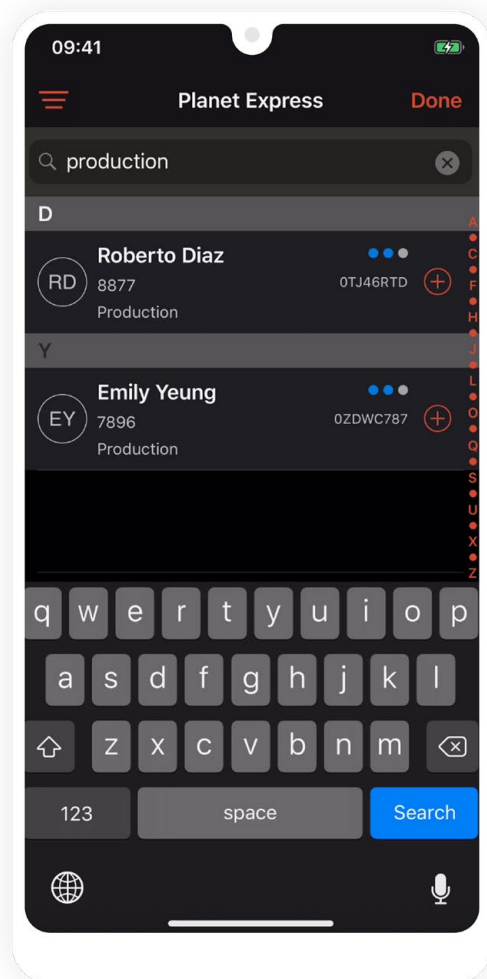

Threema Work

The Company Directory

VERSION: 04/2024

1. Company Directory Instruction Manual

The company directory feature allows your users to look up other users of the same subscription directly in the app. Contacts can be found easily and quickly by entering a first or last name, or by means of categories, which could represent departments, for example.

- 1 In the management cockpit, navigate to “App contacts > Settings” and activate “Company Directory.”

- 2 Contacts that aren't "In contact list" will not be displayed in the users' contact list on the phone. However, they can be found via the company directory and added to the contact list manually.
- 3 In the app, users can look up other users by entering their first and/or last name. Alternatively, users can be found by searching for tags/categories which can be added by the administrator in the configuration setting [th_category].

The screenshot displays the Threema Work interface. At the top, the user is logged in as 'Luka Miller'. The navigation menu on the left includes 'Management cockpit', 'Overview', 'Statistics', 'User management', 'App configuration', 'API', 'Broadcast', 'Gateway', 'Services', 'Orders & invoices', 'Access privileges', and 'Help / Support'. The main content area is titled 'Professional (Planet Express)' and shows '9 of 350 users active'. Below this, there are buttons for 'Add', 'Export', 'Settings', and 'Refresh'. A section for 'Licenses for MDM systems' shows 'planet_express_mdm_license_1' with '0 of 100 users active'. A search bar and sorting options are present. The user list table is as follows: